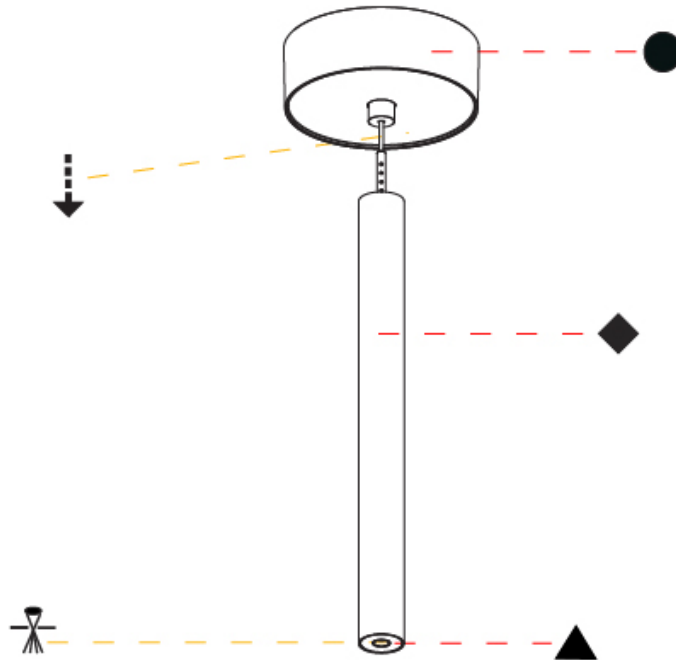

Shape: Cylinder
 Diameter (mm): 28
 Diameter (in): 1 1/8
 Height (mm): 300
 Height (in): 11 13/16
 Max. Overall Height (mm): 2300
 Max. Overall Height (in): 90 3/16
 Light Distribution: Downlight
 Weight (kg): 0.75
 Weight (lbs): 1.65
 Fixture Finish: [SSR / BKV / CWI / CRY / HAB / UFT / ITA / RUA / FTG / MYG / LOD / PUS / FRO / FUP / KIA / POP / BLS / SPG / MEY / GOH / GUM / CHC / COM / ABZ / JAG / OBR / MOS / ROR](#)
 Fixture Material: Aluminum
 Cable Details: [2000mm or 4000mm Black Cable](#)

OPTICAL

Optic°: [24 / 32 / 34 / 55 / 58](#)

RATINGS AND CERTIFICATIONS

Certified By: Certified for North American Standards
 IP rating: IP20

HANGOVER PLUG MONOPOINT SURFACE CANOPY SUSPENSION

A30845-

PROJECT
TYPE
SPECIFIER
QUANTITY
DATE

Shape: Cylinder
 Diameter (mm): 28
 Diameter (in): 1 1/8
 Height (mm): 450
 Height (in): 17 11/16
 Max. Overall Height (mm): 2450
 Max. Overall Height (in): 96 7/16
 Light Distribution: Downlight
 Weight (kg): 0.504
 Weight (lbs): 1.11
 Fixture Finish: [SSR / BKV / CWI / CRY / HAB / UFT / ITA / RUA / FTG / MYG / LOD / PUS / FRO / FUP / KIA / POP / BLS / SPG / MEY / GOH / GUM / CHC / COM / ABZ / JAG / OBR / MOS / ROR](#)
 Fixture Material: Aluminum
 Cable Details: [2000mm or 4000mm Black Cable](#)