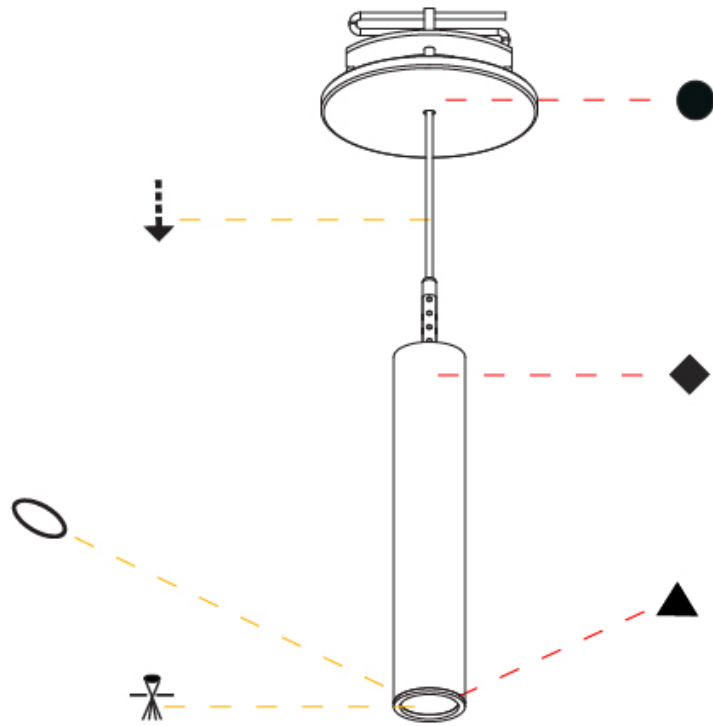

HANGOVER PLUG SHINE MONOPOINT RECESSED CANOPY SUSPENSION

A30842-

PROJECT	_____
TYPE	_____
SPECIFIER	_____
QUANTITY	_____
DATE	_____

A