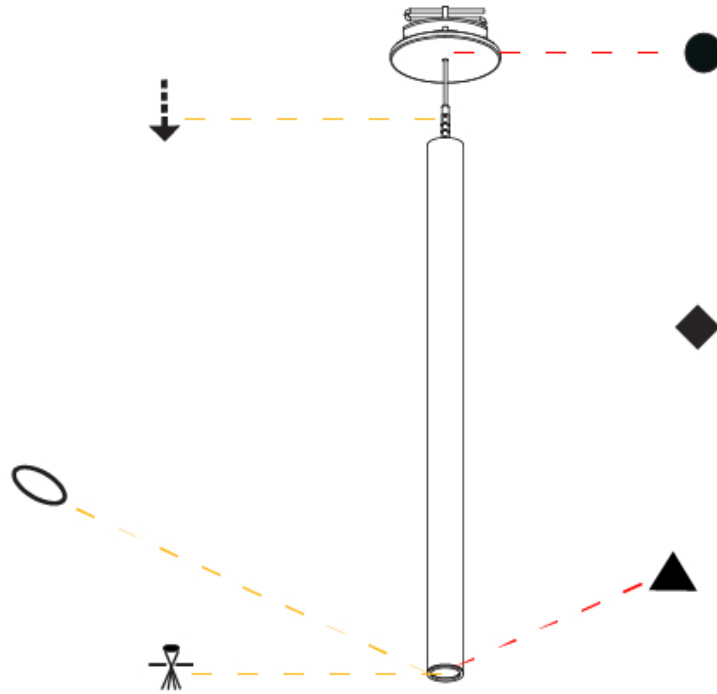

HANGOVER PLUG SHINE MONOPOINT RECESSED CANOPY SUSPENSION

A30844-

PROJECT

TYPE

SPECIFIER

QUANTITY

DATE

A

Shape: Cylinder
 Diameter (mm): 28
 Diameter (in): 1 1/8
 Height (mm): 300
 Height (in): 11 13/16
 Max. Overall Height (mm): 2300
 Max. Overall Height (in): 90 3/16
 Light Distribution: Downlight
 Weight (kg): 0.75
 Weight (lbs): 1.65
 Fixture Finish: [SSR / BKV / CWI / CRY / HAB / UFT / ITA / RUA / FTG / MYG / LOD / PUS / FRO / FUP / KIA / POP / BLS / SPG / MEY / GOH / GUM / CHC / COM / ABZ / JAG / OBR / MOS / ROR](#)
 Fixture Material: Aluminum
 Cable Details: [2000mm or 4000mm Black Cable](#)